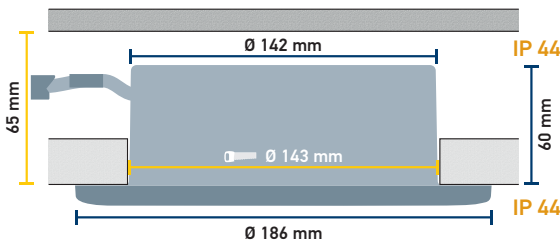

## Product card: G100i IP44

<b>450 lm</b> LIGHT OUTPUT	<b>7,5W</b> POWER CONSUMPTION	<b>143-155MM</b> CUT OUT	<b>IP 44</b> PROTECTION CLASS	<b>85</b> CRI
-------------------------------	----------------------------------	-----------------------------	----------------------------------	------------------

Luminous Intensity Distance / Lux 3000 K	
85°	
0,5m	1m / 1900
1,0m	2,1m / 475
1,5m	3,1m / 210
2,0m	4,2m / 120
2,5m	5,2m / 75
3,0m	6,3m / 50

### OPTIONS

Beam angle	Color temp	Lens	Position of lens	Height of frame	Color of trim	Shape of trim	Connection Type	Connectors	Poles	Control
85	2700K	Concave	Recessed	40	White	Rounded	Single	Wieland	3-pole	ON/OFF
	3000K	Flat	Surface	60	Chrome	Tapered	Extension			Phase cut
	4000K					Square				