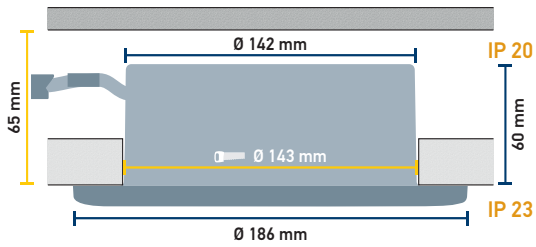

Product card: G100i

450 lm LIGHT OUTPUT	7,5W POWER CONSUMPTION	143-155MM CUT OUT	IP 23 PROTECTION CLASS	85 CRI
-------------------------------	----------------------------------	-----------------------------	----------------------------------	------------------

Luminous Intensity Distance / Lux 3000 K	
85°	
0,5m	1m / 1900
1,0m	2,1m / 475
1,5m	3,1m / 210
2,0m	4,2m / 120
2,5m	5,2m / 75
3,0m	6,3m / 50

OPTIONS

Beam angle	Color temp	Lens	Position of lens	Height of frame	Color of trim	Shape of trim	Connection Type	Connectors	Poles	Control
85	2700K	Concave	Recessed	40	White	Rounded	Single	Wago	3-pole	ON/OFF
	3000K	Flat	Surface	60	Chrome	Tapered	Extension	Ensto		Phase cut
	4000K					Square				