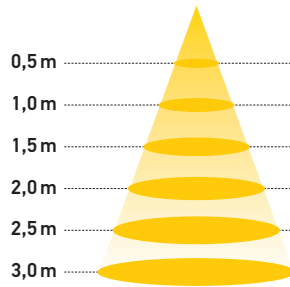

Product card: G100i

450 lm LIGHT OUTPUT	7,5W POWER CONSUMPTION	143-155MM CUT OUT	IP 23 PROTECTION CLASS	85 CRI
-------------------------------	----------------------------------	-----------------------------	----------------------------------	------------------

Luminous Intensity Distance / Lux 3000 K	
85°	
0,5m	1m / 1900
1,0m	2,1m / 475
1,5m	3,1m / 210
2,0m	4,2m / 120
2,5m	5,2m / 75
3,0m	6,3m / 50

OPTIONS

Beam angle	Color temp	Lens	Position of lens	Height of frame	Color of trim	Shape of trim	Connection Type	Connectors	Poles	Control
85	2700K	Concave	Recessed	40	White	Rounded	Single	Wago	3-pole	ON/OFF
	3000K	Flat	Surface	60	Chrome	Tapered	Extension	Ensto		Phase cut
	4000K					Square				