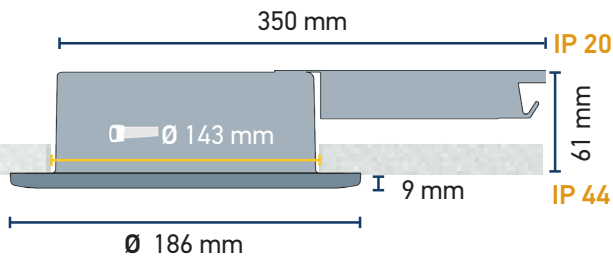

## Product card: G102 IP44

**750 lm**  
LIGHT OUTPUT

**12,5W**  
POWER CONSUMPTION

**143-155MM**  
CUT OUT

**IP 44**  
PROTECTION CLASS

**85**  
CRI

### Luminous Intensity Distance / Lux 3000 K

**85°**

0,5m	1m / 3200
1,0m	2,1m / 800
1,5m	3,1m / 350
2,0m	4,2m / 200
2,5m	5,2m / 125
3,0m	6,3m / 85

### OPTIONS

Beam angle	Color temp	Lens	Position of lens	Height of frame	Color of trim	Shape of trim	Connection Type	Connectors	Poles	Control
85	2700K	Concave	Recessed	40	White	Rounded	Single	Wago	3-pole	ON/OFF
	3000K	Flat	Surface	60	Chrome	Tapered	Extension	Ensto	5-pole	Phase cut
	4000K					Squared				1-10
										DALI
										DMX