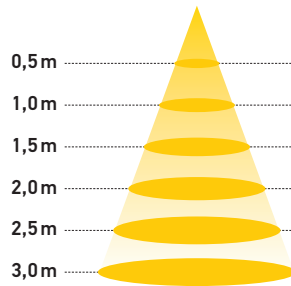

## Product card: G102 IP44

**750 lm**  
LIGHT OUTPUT

**12,5W**  
POWER CONSUMPTION

**143-155MM**  
CUT OUT

**IP 44**  
PROTECTION CLASS

**85**  
CRI

### Luminous Intensity Distance / Lux 3000 K

**85°**

0,5m	1m / 3200
1,0m	2,1m / 800
1,5m	3,1m / 350
2,0m	4,2m / 200
2,5m	5,2m / 125
3,0m	6,3m / 85