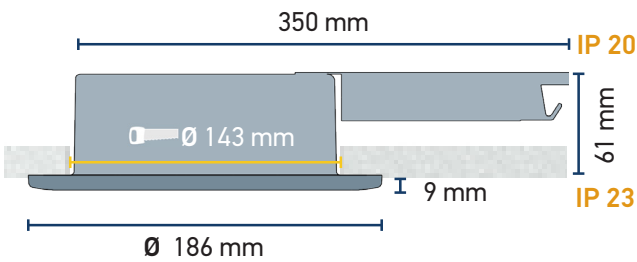

# Product card: G102

<b>750 lm</b> LIGHT OUTPUT	<b>12,5W</b> POWER CONSUMPTION	<b>143-155MM</b> CUT OUT	<b>IP 23</b> PROTECTION CLASS	<b>85</b> CRI
-------------------------------	-----------------------------------	-----------------------------	----------------------------------	------------------

Luminous Intensity Distance / Lux 3000 K	
85°	
0,5m	1m / 3200
1,0m	2,1m / 800
1,5m	3,1m / 350
2,0m	4,2m / 200
2,5m	5,2m / 125
3,0m	6,3m / 85

## OPTIONS

Beam angle	Color temp	Lens	Position of lens	Height of frame	Color of trim	Shape of trim	Connection Type	Connectors	Poles	Control
85	2700K	Concave	Recessed	40	White	Rounded	Single	Wago	3-pole	ON/OFF
	3000K	Flat	Surface	60	Chrome	Tapered	Extension	Ensto	5-pole	Phase cut
	4000K					Squared				1-10
										DALI
										DMX