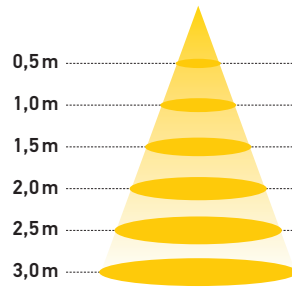

Product card: G102i IP44

750 lm LIGHT OUTPUT	12,5W POWER CONSUMPTION	143-155MM CUT OUT	IP 44 PROTECTION CLASS	85 CRI
-------------------------------	-----------------------------------	-----------------------------	----------------------------------	------------------

Luminous Intensity Distance / Lux 3000 K

85°	
0,5m	1m / 3200
1,0m	2,1m / 800
1,5m	3,1m / 350
2,0m	4,2m / 200
2,5m	5,2m / 125
3,0m	6,3m / 85

OPTIONS

Beam angle	Color temp	Lens	Position of lens	Height of frame	Color of trim	Shape of trim	Connection Type	Connectors	Poles	Control
85	2700K	Concave	Recessed	40	White	Rounded	Single	Wieland	3-pole	ON/OFF
	3000K	Flat	Surface	60	Chrome	Tapered	Extension			Phase cut
	4000K					Square				