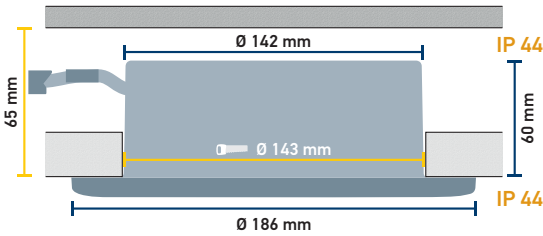

Product card: G102i IP44

750 lm LIGHT OUTPUT	12,5W POWER CONSUMPTION	143-155MM CUT OUT	IP 44 PROTECTION CLASS	85 CRI
-------------------------------	-----------------------------------	-----------------------------	----------------------------------	------------------

Luminous Intensity Distance / Lux 3000 K

85°	
0,5m	1m / 3200
1,0m	2,1m / 800
1,5m	3,1m / 350
2,0m	4,2m / 200
2,5m	5,2m / 125
3,0m	6,3m / 85

OPTIONS

Beam angle	Color temp	Lens	Position of lens	Height of frame	Color of trim	Shape of trim	Connection Type	Connectors	Poles	Control
85	2700K	Concave	Recessed	40	White	Rounded	Single	Wieland	3-pole	ON/OFF
	3000K	Flat	Surface	60	Chrome	Tapered	Extension			Phase cut
	4000K					Square				