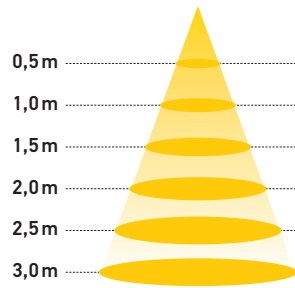

Product card: G102i

750 lm LIGHT OUTPUT	12,5W POWER CONSUMPTION	143-155MM CUT OUT	IP 23 PROTECTION CLASS	85 CRI
-------------------------------	-----------------------------------	-----------------------------	----------------------------------	------------------

Luminous Intensity Distance / Lux 3000 K	
85°	
0,5 m	1m / 3200
1,0 m	2,1m / 800
1,5 m	3,1m / 350
2,0 m	4,2m / 200
2,5 m	5,2m / 125
3,0 m	6,3m / 85

OPTIONS

Beam angle	Color temp	Lens	Position of lens	Height of frame	Color of trim	Shape of trim	Connection Type	Connectors	Poles	Control
85	2700K	Concave	Recessed	40	White	Rounded	Single	Wago	3-pole	ON/OFF
	3000K	Flat	Surface	60	Chrome	Tapered	Extension	Ensto		Phase cut
	4000K					Square				