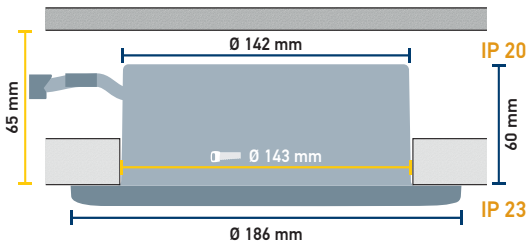

Product card: G102i

750 lm LIGHT OUTPUT	12,5W POWER CONSUMPTION	143-155MM CUT OUT	IP 23 PROTECTION CLASS	85 CRI
-------------------------------	-----------------------------------	-----------------------------	----------------------------------	------------------

Luminous Intensity Distance / Lux 3000 K	
85°	
0,5 m	1m / 3200
1,0 m	2,1m / 800
1,5 m	3,1m / 350
2,0 m	4,2m / 200
2,5 m	5,2m / 125
3,0 m	6,3m / 85

OPTIONS

Beam angle	Color temp	Lens	Position of lens	Height of frame	Color of trim	Shape of trim	Connection Type	Connectors	Poles	Control
85	2700K	Concave	Recessed	40	White	Rounded	Single	Wago	3-pole	ON/OFF
	3000K	Flat	Surface	60	Chrome	Tapered	Extension	Ensto		Phase cut
	4000K					Square				