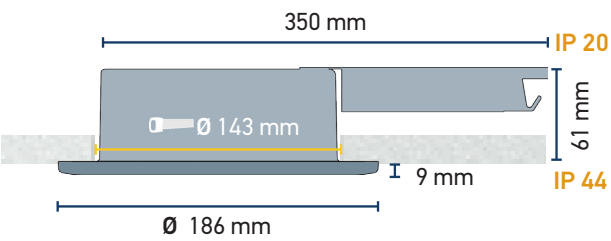

## Product card: G104 IP44

<b>1000 lm</b> LIGHT OUTPUT	<b>18W</b> POWER CONSUMPTION	<b>143-155MM</b> CUT OUT	<b>IP 44</b> PROTECTION CLASS	<b>85</b> CRI
--------------------------------	---------------------------------	-----------------------------	----------------------------------	------------------

Luminous Intensity Distance / Lux 3000 K	
85°	
0,5 m	1m / 4100
1,0 m	2,1m / 1050
1,5 m	3,1m / 450
2,0 m	4,2m / 260
2,5 m	5,2m / 160
3,0 m	6,3m / 110

### OPTIONS

Beam angle	Color temp	Lens	Position of lens	Height of frame	Color of trim	Shape of trim	Connection Type	Connectors	Poles	Control
85	2700K	Concave	Recessed	60	White	Rounded	Single	Wago	3-pole	ON/OFF
	3000K	Flat	Surface		Chrome	Tapered	Extension	Ensto	5-pole	Phase cut
	4000K					Squared				1-10
										DALI
										DMX