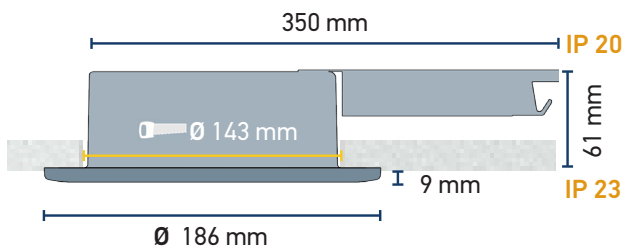

Product card: G104

1000 lm LIGHT OUTPUT	18W POWER CONSUMPTION	143-155MM CUT OUT	IP 23 PROTECTION CLASS	85 CRI
--------------------------------	---------------------------------	-----------------------------	----------------------------------	------------------

Luminous Intensity Distance / Lux 3000 K	
85°	
0,5m	1m / 4100
1,0m	2,1m / 1050
1,5m	3,1m / 450
2,0m	4,2m / 260
2,5m	5,2m / 160
3,0m	6,3m / 110

OPTIONS

Beam angle	Color temp	Lens	Position of lens	Height of frame	Color of trim	Shape of trim	Connection Type	Connectors	Poles	Control
85	2700K	Concave	Recessed	60	White	Rounded	Single	Wago	3-pole	ON/OFF
	3000K	Flat	Surface		Chrome	Tapered	Extension	Ensto	5-pole	Phase cut
	4000K					Squared				1-10
										DALI
										DMX