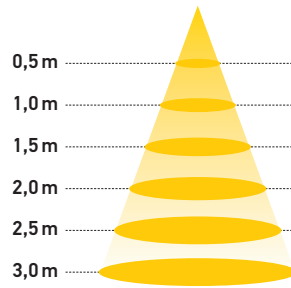

Product card: G104

1000 lm LIGHT OUTPUT	18W POWER CONSUMPTION	143-155MM CUT OUT	IP 23 PROTECTION CLASS	85 CRI
--------------------------------	---------------------------------	-----------------------------	----------------------------------	------------------

Luminous Intensity Distance / Lux 3000 K	
85°	
0,5m	1m / 4100
1,0m	2,1m / 1050
1,5m	3,1m / 450
2,0m	4,2m / 260
2,5m	5,2m / 160
3,0m	6,3m / 110

OPTIONS

Beam angle	Color temp	Lens	Position of lens	Height of frame	Color of trim	Shape of trim	Connection Type	Connectors	Poles	Control
85	2700K	Concave	Recessed	60	White	Rounded	Single	Wago	3-pole	ON/OFF
	3000K	Flat	Surface		Chrome	Tapered	Extension	Ensto	5-pole	Phase cut
	4000K					Squared				1-10
										DALI
										DMX