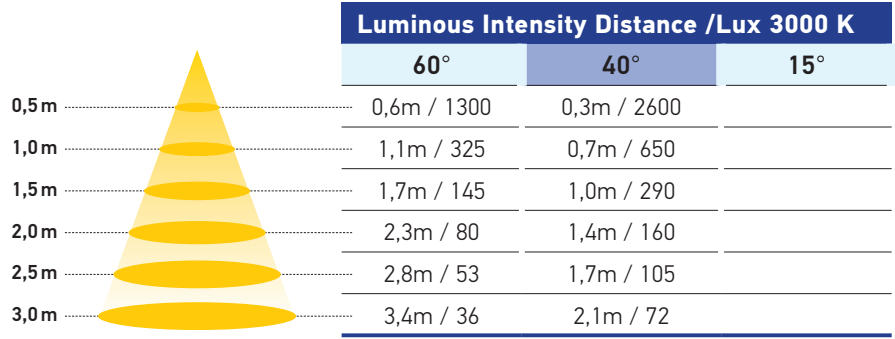

Product card: S100i

350 lm LIGHT OUTPUT	6W POWER CONSUMPTION	108mm CUTOUT	IP 23 PROTECTION CLASS	90 CRI
-------------------------------	--------------------------------	------------------------	----------------------------------	------------------

OPTIONS								
Beam angle	Color temp	Fixing	Lens	Color of trim	Connection Type	Connectors	Poles	Control
15	2700K	Elevator	Clear	White	Single	Wago	2-pole	ON/OFF
40	3000K		Diffused	Black	Extension	Ensto	3-pole	Phase cut
60	4000K			Chrome				
90				Gold				
				Painted				