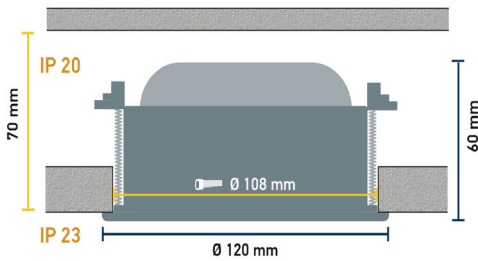

Product card: S100i

350 lm LIGHT OUTPUT	6W POWER CONSUMPTION	108mm CUTOUT	IP 23 PROTECTION CLASS	90 CRI
-------------------------------	--------------------------------	------------------------	----------------------------------	------------------

OPTIONS								
Beam angle	Color temp	Fixing	Lens	Color of trim	Connection Type	Connectors	Poles	Control
15	2700K	Elevator	Clear	White	Single	Wago	2-pole	ON/OFF
40	3000K		Diffused	Black	Extension	Ensto	3-pole	Phase cut
60	4000K			Chrome				
90				Gold				
				Painted				