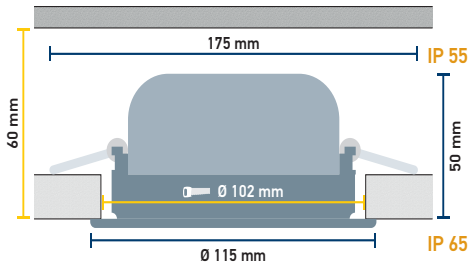

# Product card: S100i IP55

<b>350 lm</b> LIGHT OUTPUT	<b>6W</b> POWER CONSUMPTION	<b>102mm</b> CUTOUT	<b>IP55</b> PROTECTION CLASS	<b>90</b> CRI
-------------------------------	--------------------------------	------------------------	---------------------------------	------------------

## OPTIONS

Beam angle	Color temp	Fixing	Lens	Color of trim	Connection Type	Connectors	Poles	Control
15	2700K	Spring	Clear	White	Single	Wieland	3-pole	ON/OFF
40	3000K			Black	Extension			Phase cut
60	4000K			AISI316				
90								