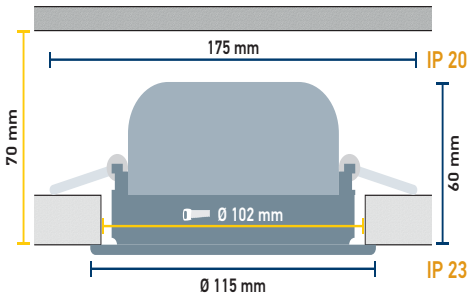

Product card: S100i

350 lm LIGHT OUTPUT	6W POWER CONSUMPTION	102mm CUTOUT	IP 23 PROTECTION CLASS	90 CRI
-------------------------------	--------------------------------	------------------------	----------------------------------	------------------

	Luminous Intensity Distance /Lux 3000 K		
	60°	40°	15°
0,5m	0,6m / 1300	0,3m / 2600	
1,0m	1,1m / 325	0,7m / 650	
1,5m	1,7m / 145	1,0m / 290	
2,0m	2,3m / 80	1,4m / 160	
2,5m	2,8m / 53	1,7m / 105	
3,0m	3,4m / 36	2,1m / 72	

OPTIONS

Beam angle	Color temp	Fixing	Lens	Color of trim	Shape of trim	Connection Type	Connectors	Poles	Control
15	2700K	Spring	Clear	White	Round	Single	Wago	2-pole	ON/OFF
40	3000K		Diffused	Black	Square	Extension	Ensto	3-pole	Phase cut
60	4000K			Silver					
90				Anthracite					
				Aluminum					
				AISI316					