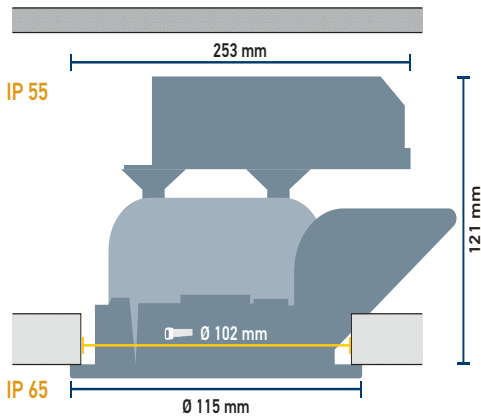

Product card: S102 IP55

700 lm LIGHT OUTPUT	11W POWER CONSUMPTION	102mm CUTOUT	IP 55 PROTECTION CLASS	90 CRI
-------------------------------	---------------------------------	------------------------	----------------------------------	------------------

	Luminous Intensity Distance /Lux 3000 K		
	60°	40°	15°
0,5m	0,6m / 2600	0,3m / 5200	
1,0m	1,1m / 650	0,7m / 1300	
1,5m	1,7m / 290	1,0m / 580	
2,0m	2,3m / 160	1,4m / 325	
2,5m	2,8m / 105	1,7m / 210	
3,0m	3,4m / 72	2,1m / 145	

OPTIONS

Beam angle	Color temp	Fixing	Lens	Color of trim	Connection Type	Connectors	Poles	Control
15	2700K	Spring clip	Clear	White	Single	Wieland	3-pole	ON/OFF
40	3000K		Diffused	Black	Extension		5-pole	Phase cut
60	4000K			AISI316				1-10
90								DALI
								DMX