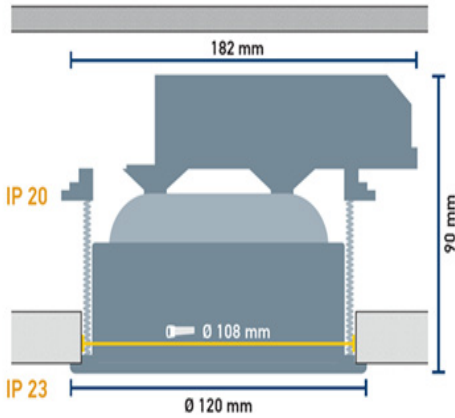

Product card: S102

700 lm LIGHT OUTPUT	11W POWER CONSUMPTION	108mm CUTOUT	IP 23 PROTECTION CLASS	90 CRI
-------------------------------	---------------------------------	------------------------	----------------------------------	------------------

OPTIONS								
Beam angle	Color temp	Fixing	Lens	Color of trim	Connection Type	Connectors	Poles	Control
15	2700K	Elevator	Clear	White	Single	Wago	2-pole	ON/OFF
40	3000K		Diffused	Black	Extension	Ensto	3-pole	Phase cut
60	4000K			Chrome			5-pole	1-10
90				Gold				DALI
				Painted				DMX