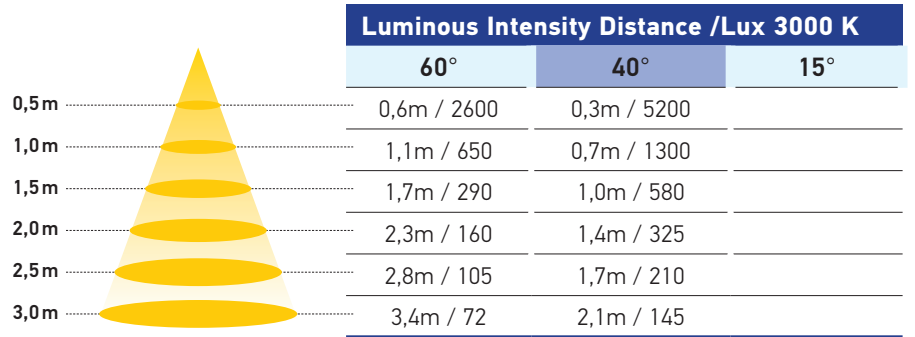

Product card: S102

700 lm LIGHT OUTPUT	11W POWER CONSUMPTION	108mm CUTOUT	IP 23 PROTECTION CLASS	90 CRI
-------------------------------	---------------------------------	------------------------	----------------------------------	------------------

OPTIONS								
Beam angle	Color temp	Fixing	Lens	Color of trim	Connection Type	Connectors	Poles	Control
15	2700K	Elevator	Clear	White	Single	Wago	2-pole	ON/OFF
40	3000K		Diffused	Black	Extension	Ensto	3-pole	Phase cut
60	4000K			Chrome			5-pole	1-10
90				Gold				DALI
				Painted				DMX