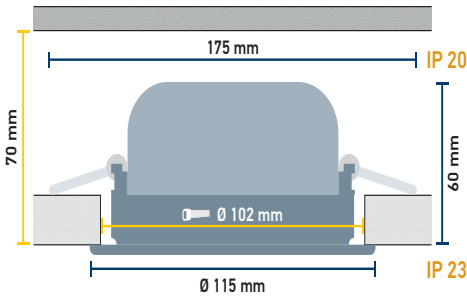

## Product card: S102i

**700 lm**  
LIGHT OUTPUT

**11W**  
POWER CONSUMPTION

**102mm**  
CUTOUT

**IP 23**  
PROTECTION CLASS

**90**  
CRI

### Luminous Intensity Distance /Lux 3000 K

	60°	40°	15°
0,5m	0,6m / 2600	0,3m / 5200	
1,0m	1,1m / 650	0,7m / 1300	
1,5m	1,7m / 290	1,0m / 580	
2,0m	2,3m / 160	1,4m / 325	
2,5m	2,8m / 105	1,7m / 210	
3,0m	3,4m / 72	2,1m / 145	

### OPTIONS

Beam angle	Color temp	Fixing	Lens	Color of trim	Shape of trim	Connection Type	Connectors	Poles	Control
15	2700K	Spring	Clear	White	Round	Single	Wago	2-pole	ON/OFF
40	3000K		Diffused	Black	Square	Extension	Ensto	3-pole	Phase cut
60	4000K			Silver					
90				Anthracite					
				Aluminum					
				AISI316					