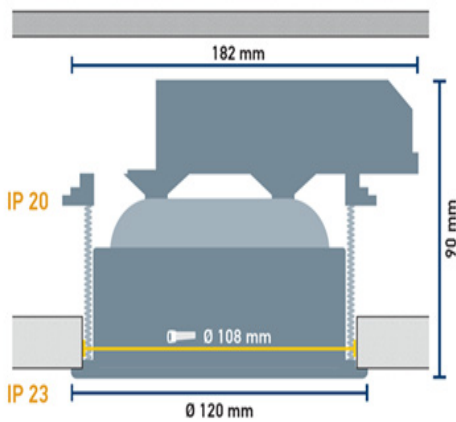

Product card: S104

1150 lm
LIGHT OUTPUT

15W
POWER CONSUMPTION

108mm
CUTOUT

IP 23
PROTECTION CLASS

90
CRI

Luminous Intensity Distance /Lux 3000 K

	60°	40°	15°
0,5m	0,6m / 4300		
1,0m	1,1m / 1100		
1,5m	1,7m / 480		
2,0m	2,3m / 270		
2,5m	2,8m / 175		
3,0m	3,4m / 120		

OPTIONS

Beam angle	Color temp	Fixing	Lens	Color of trim	Connection Type	Connectors	Poles	Control
15	2700K	Elevator	Clear	White	Single	Wago	2-pole	ON/OFF
40	3000K		Diffused	Black	Extension	Ensto	3-pole	Phase cut
60	4000K			Chrome			5-pole	1-10
90				Gold				DALI
				Painted				DMX