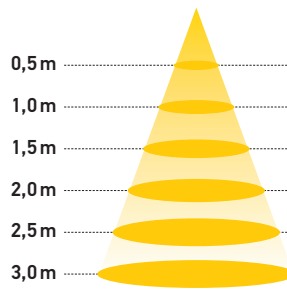

Product card: S104

1150 lm
LIGHT OUTPUT

15W
POWER CONSUMPTION

108mm
CUTOUT

IP 23
PROTECTION CLASS

90
CRI

Luminous Intensity Distance /Lux 3000 K

	60°	40°	15°
0,5m	0,6m / 4300		
1,0m	1,1m / 1100		
1,5m	1,7m / 480		
2,0m	2,3m / 270		
2,5m	2,8m / 175		
3,0m	3,4m / 120		