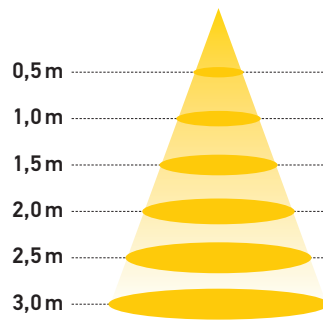

Product card: S105 THEATRE

1600 lm
LIGHT OUTPUT

20W
POWER CONSUMPTION

BOLT
FIXING

IP23
PROTECTION CLASS

90
CRI

Luminous Intensity Distance / Lux 3000 K	
40°	15°
0,5m	0,3m / 8000
1,0m	0,7m / 2000
1,5m	1,0m / 990
2,0m	1,4m / 500
2,5m	1,7m / 320
3,0m	2,1m / 221