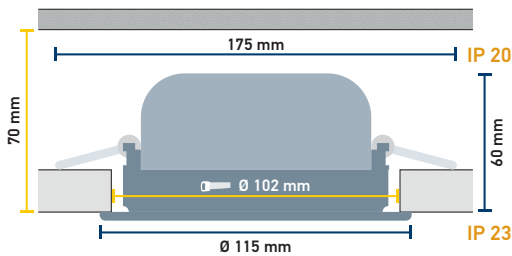

Product card: S23 Adjustable

330 lm LIGHT OUTPUT	4,5W POWER CONSUMPTION	102mm CUTOUT	IP23 PROTECTION CLASS	90 CRI
-------------------------------	----------------------------------	------------------------	---------------------------------	------------------

Luminous Intensity Distance / Lux 3000 K	
50°	
0,5m	0,4m / 2750
1,0m	0,6m / 690
1,5m	0,9m / 300
2,0m	1,2m / 180
2,5m	5,2m / 160
3,0m	1,5m / 110

OPTIONS

Beam angle	Color temp	Fixing	Lens	Color of framework	Color of trim	Connection type	Connectors	Poles	Control
50	2700K	Springs	Clear	White	White	Single	Wago	2-pole	ON/OFF
90	3000K		Diffused	Black	Chrome	Extension	Ensto	3-pole	Phase cut
	4000K			Painted	Black			5-pole	1-10
					Gold				
					Painted				