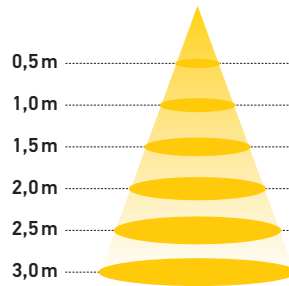

Product card: S23 Adjustable

330 lm LIGHT OUTPUT	4,5W POWER CONSUMPTION	102mm CUTOUT	IP23 PROTECTION CLASS	90 CRI
-------------------------------	----------------------------------	------------------------	---------------------------------	------------------

Luminous Intensity Distance / Lux 3000 K	
50°	
0,5m	0,4m / 2750
1,0m	0,6m / 690
1,5m	0,9m / 300
2,0m	1,2m / 180
2,5m	5,2m / 160
3,0m	1,5m / 110

OPTIONS

Beam angle	Color temp	Fixing	Lens	Color of framework	Color of trim	Connection type	Connectors	Poles	Control
50	2700K	Springs	Clear	White	White	Single	Wago	2-pole	ON/OFF
90	3000K		Diffused	Black	Chrome	Extension	Ensto	3-pole	Phase cut
	4000K			Painted	Black			5-pole	1-10
					Gold				
					Painted				