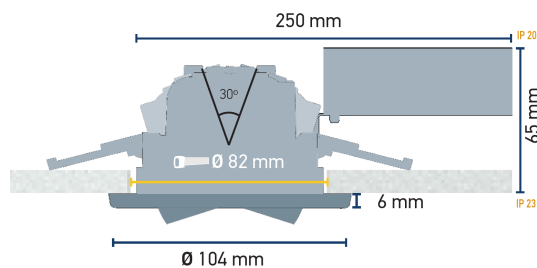

Product card: S80 Tilt&Twist

500 lm LIGHT OUTPUT	6W POWER CONSUMPTION	82 mm CUTOUT	IP 23 PROTECTION CLASS	90 CRI
-------------------------------	--------------------------------	------------------------	----------------------------------	------------------

Luminous Intensity Distance / Lux 3000 K			
	60°	40°	20°
0,5 m	0,6m / 1918	0,3m / 3889	0,2m / 13875
1,0 m	1,1m / 479	0,7m / 972	0,4m / 3469
1,5 m	1,7m / 213	1,0m / 432	0,6m / 1542
2,0 m	2,3m / 120	1,4m / 243	0,8m / 867
2,5 m	2,8m / 77	1,7m / 156	1,0m / 555
3,0 m	3,4m / 53	2,1m / 108	1,2m / 385

OPTIONS

Beam angle	Color temp	Fixing	Lens	Color of framework	Color of trim	Connection Type	Connectors	Poles	Control
20	2700K	Screws	Clear	White	White	Single	Wago	2-pole	ON/OFF
40	3000K	Elevator	Diffused	Black	Black	Extension	Ensto	3-pole	Phase cut
60	4000K				Chrome			5-pole	1-10
90					Gold				DALI
					Painted				DMX
									24V/PVM