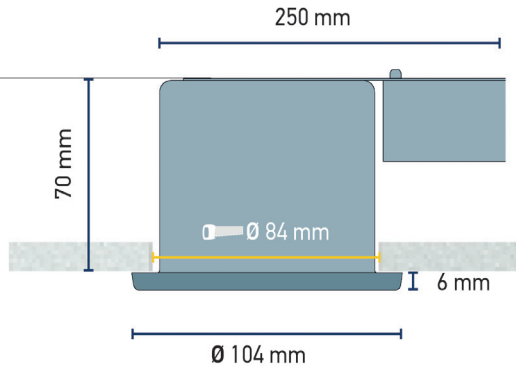

Product card: S80 B0

500 lm LIGHT OUTPUT	6W POWER CONSUMPTION	84 mm CUTOUT	IP 23 PROTECTION CLASS	90 CRI
-------------------------------	--------------------------------	------------------------	----------------------------------	------------------

	Luminous Intensity Distance / Lux 3000 K		
	60°	40°	20°
0,5 m	0,6m / 1918	0,3m / 3889	0,2m / 13875
1,0 m	1,1m / 479	0,7m / 972	0,4m / 3469
1,5 m	1,7m / 213	1,0m / 432	0,6m / 1542
2,0 m	2,3m / 120	1,4m / 243	0,8m / 867
2,5 m	2,8m / 77	1,7m / 156	1,0m / 555
3,0 m	3,4m / 53	2,1m / 108	1,2m / 385

OPTIONS

Beam angle	Color temp	Fixing	Lens	Color of framework	Color of trim	Connection Type	Connectors	Poles	Control
20	2700K	Screws	Clear	White	White	Single	Wago	2-pole	ON/OFF
40	3000K		Diffused	Black	Black	Extension	Ensto	3-pole	Phase cut
60	4000K			Painted	Chrome			5-pole	1-10
90					Gold				DALI
					Painted				DMX
									24V/PVM