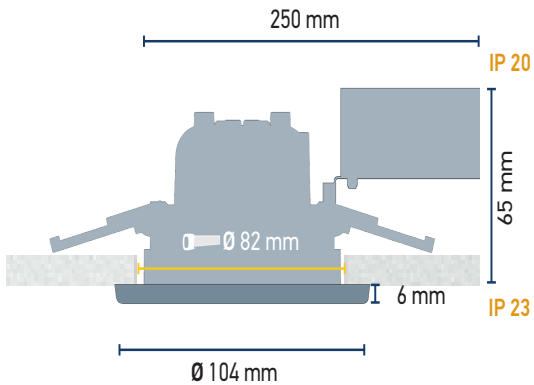

Product card: S80 Fixed

500 lm LIGHT OUTPUT	6W POWER CONSUMPTION	82 mm CUTOUT	IP 23 PROTECTION CLASS	90 CRI
-------------------------------	--------------------------------	------------------------	----------------------------------	------------------

	Luminous Intensity Distance / Lux 3000 K		
	60°	40°	20°
0,5m	0,6m / 1918	0,3m / 3889	0,2m / 13875
1,0m	1,1m / 479	0,7m / 972	0,4m / 3469
1,5m	1,7m / 213	1,0m / 432	0,6m / 1542
2,0m	2,3m / 120	1,4m / 243	0,8m / 867
2,5m	2,8m / 77	1,7m / 156	1,0m / 555
3,0m	3,4m / 53	2,1m / 108	1,2m / 385

OPTIONS

Beam angle	Color temp	Fixing	Lens	Color of framework	Color of trim	Connection Type	Connectors	Poles	Control
20	2700K	Screws	Clear	White	White	Single	Wago	2-pole	ON/OFF
40	3000K	Springs	Diffused	Black	Black	Extension	Ensto	3-pole	Phase cut
60	4000K	Elevator		Painted	Chrome			5-pole	1-10
90					Gold				DALI
					Painted				DMX
									24V/PVM