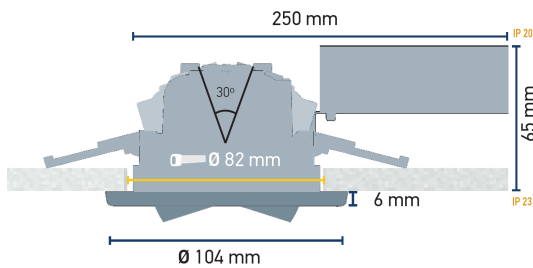

Product card: S82 Tilt&Twist

800 lm
LIGHT OUTPUT

11W
POWER CONSUMPTION

82 mm
CUTOUT

IP 23
PROTECTION CLASS

90
CRI

Luminous Intensity Distance / Lux 3000 K

	60°	40°	20°
0,5 m	0,6m / 3016	0,3m / 6116	0,2m / 21822
1,0 m	1,1m / 754	0,7m / 1529	0,4m / 5456
1,5 m	1,7m / 335	1,0m / 680	0,6m / 2425
2,0 m	2,3m / 189	1,4m / 382	0,8m / 1364
2,5 m	2,8m / 121	1,7m / 245	1,0m / 873
3,0 m	3,4m / 84	2,1m / 170	1,2m / 606

OPTIONS

Beam angle	Color temp	Fixing	Lens	Color of framework	Color of trim	Connection Type	Connectors	Poles	Control
20	2700K	Screws	Clear	White	White	Single	Wago	2-pole	ON/OFF
40	3000K	Elevator	Diffused	Black	Black	Extension	Ensto	3-pole	Phase cut
60	4000K				Chrome			5-pole	1-10
90					Gold				DALI
					Painted				DMX
									24V/PVM