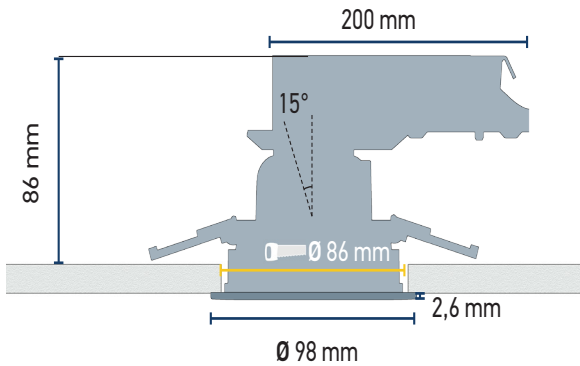

Product card: S82 Pinhole

700 lm LIGHT OUTPUT	11W POWER CONSUMPTION	86 mm CUTOUT	IP 23 PROTECTION CLASS	90 CRI
-------------------------------	---------------------------------	------------------------	----------------------------------	------------------

	Luminous Intensity Distance / Lux 3000 K	
	40°	20°
0,5m	0,3m / 3606	0,2m / 18374
1,0m	0,7m / 902	0,4m / 4594
1,5m	1,0m / 400	0,6m / 2041
2,0m	1,4m / 225	0,8m / 1148
2,5m	1,7m / 134	1,0m / 630
3,0m	2,1m / 100	1,2m / 510

OPTIONS

Beam angle	Color temp	Fixing	Lens	Color of trim	Connection Type	Connectors	Poles	Control
20	2700K	Elevator	Clear	White	Single	Wago	2-pole	ON/OFF
40	3000K			Black	Extension	Ensto	3-pole	Phase cut
	4000K			Chrome			5-pole	1-10
				Gold				DALI
				Painted				DMX
								24V/PVM